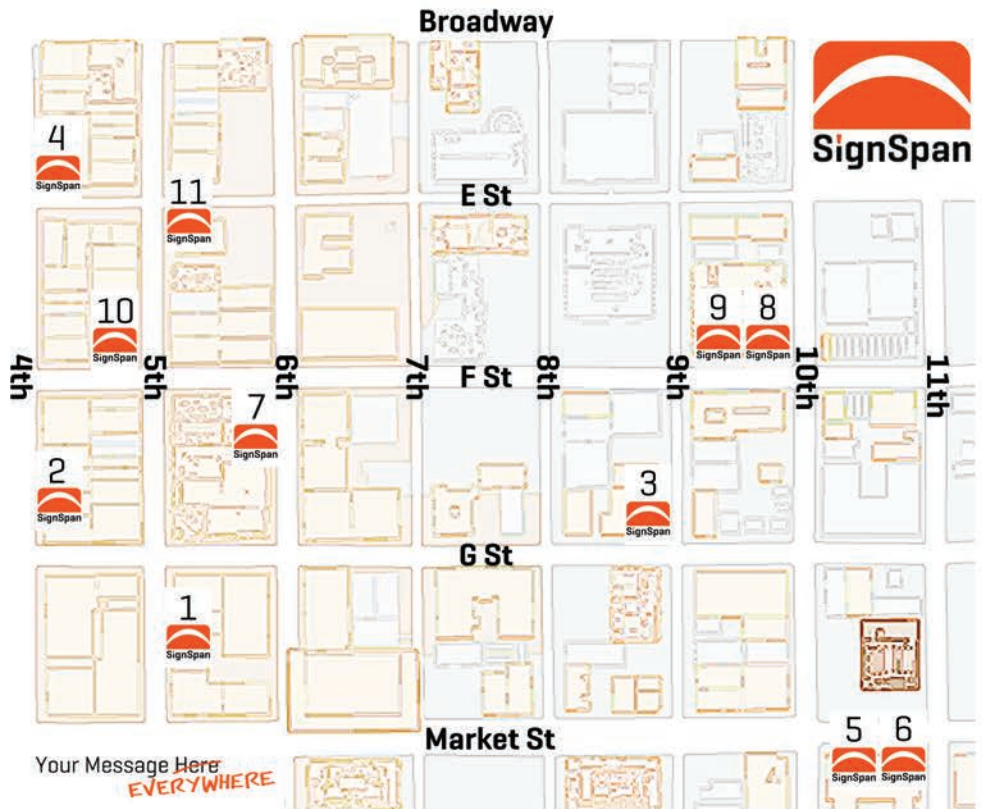

Hub Market & Deli

The Commons Bar

Bear Republic Crossfit

PB Computer Shop

EarthWise Pet Supply

Salon Xcess

SignSpan Locations

Where is SignSpan?

1. A Style Concierge Salon
2. Taste & Thirst
3. Bear Republic Crossfit
4. The Commons Bar
5. The District
6. EarthWise Pet Supply
7. Hub Market & Deli
8. PB Computer Shop
9. Salon Xcess
10. Simon Says Coffee
11. Exotic Classic USA
12. Co-mmunity Hillcrest*
*not pictured

New locations continuously added
to get Your Message Everywhere!
Updated 2/9/17 - SignSpan.com

SignSpan Partners

SignSpan's display partners are an important and integral part of our success. Partner locations are chosen with location, quality, and diversity in mind.